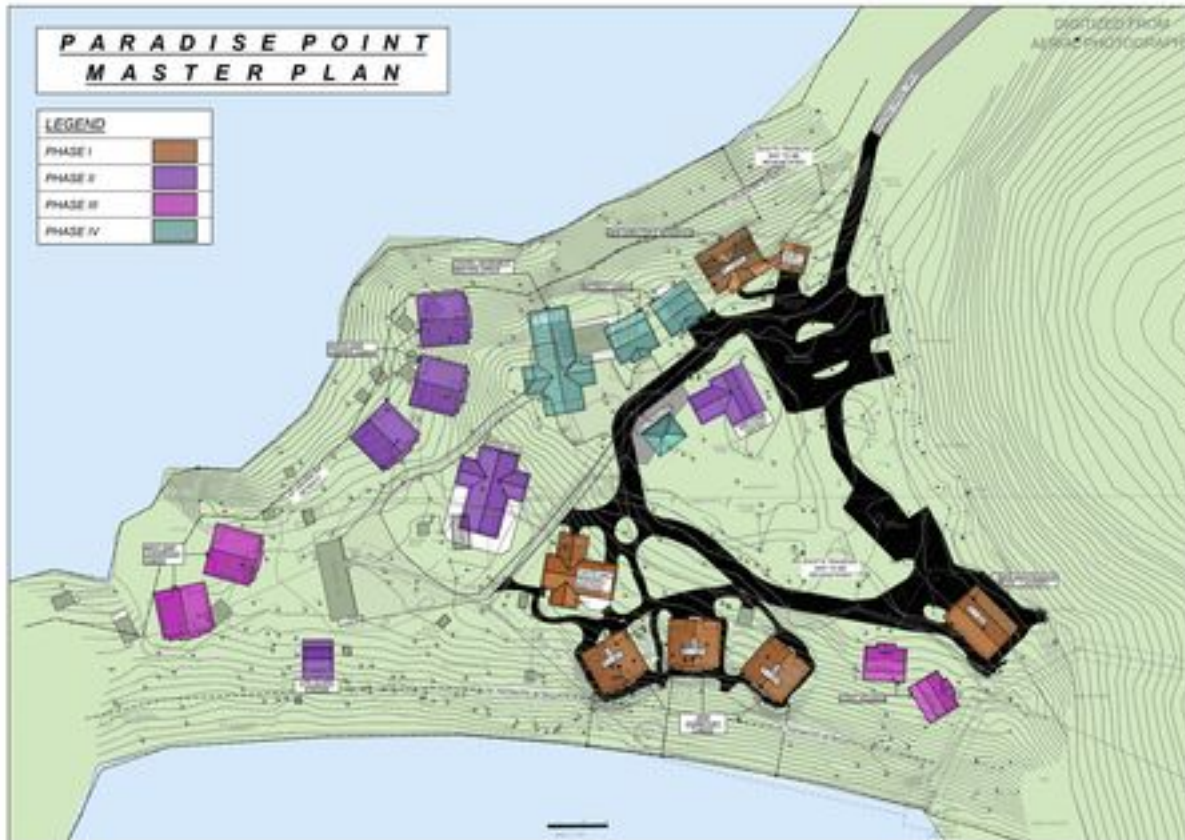

PARADISE POINT MASTER PLAN

DESIGNED FROM
AERIAL PHOTOGRAPHY

mdpi

REGISTERED

LEGEND

PHASE I

PHASE II

PHASE III

PHASE IV

McCALL DESIGN & PLANNING

PO Box 729

McCALL, IDAHO 83638

208-634-5707

REGISTERED ARCHITECT

PARADISE POINT
PHASE I SITE PLAN

SITE PLAN

SCALE 1" = 40'

1